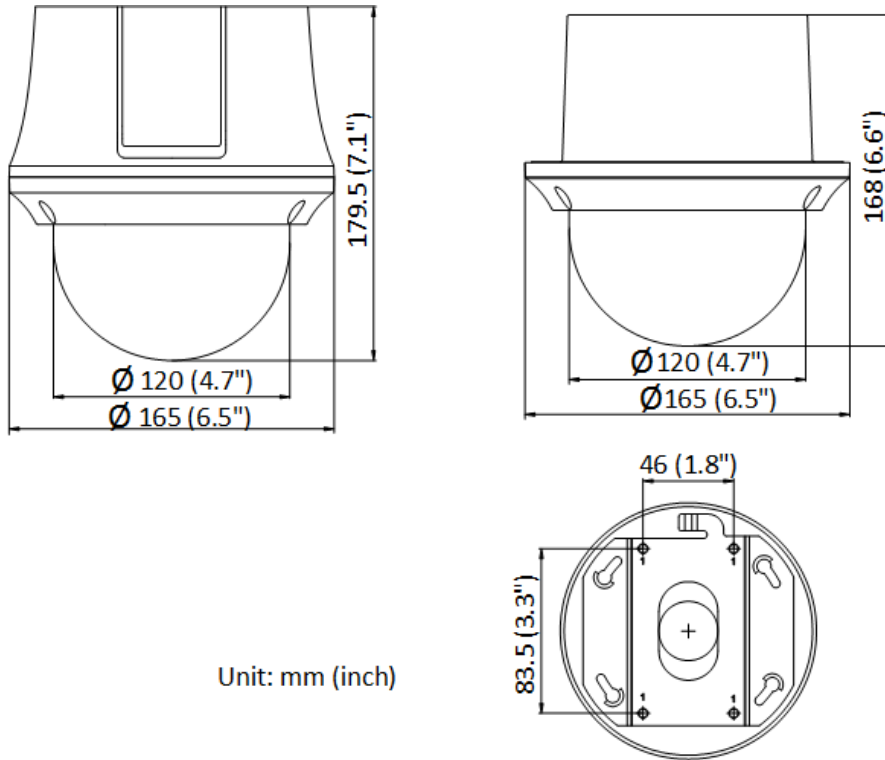

## ▪ Specification

Camera	
Image Sensor	1/2.8" progressive scan CMOS
Min. Illumination	Color: 0.005 Lux @ (F1.6, AGC ON), B/W: 0.001 Lux @ (F1.6, AGC ON)
Shutter Speed	1 s to 1/30,000 s
Slow Shutter	Yes
Day & Night	IR cut filter
Zoom	25 × optical, 16 × digital
Max. Resolution	2560 × 1440
Lens	
Focus	Auto, semi-auto, manual
Focal Length	4.8 mm to 120 mm
Zoom Speed	Approx. 3.6 s
FOV	Horizontal field of view: 55° to 2.4° (wide-tele), Vertical field of view: 33° to 1.4° (wide-tele), Diagonal field of view: 61.5° to 2.8° (wide-tele)
Aperture	Max. F1.6
PTZ	
Movement Range (Pan)	360°
Movement Range (Tilt)	0° to 90°
Pan Speed	Pan speed: configurable from 0.1° to 160°/s; preset speed: 160°/s
Tilt Speed	Tilt speed: configurable from 0.1° to 120°/s, preset speed 120°/s
Proportional Pan	Yes
Presets	300
Patrol Scan	8 patrols, up to 32 presets for each patrol
Pattern Scan	4 pattern scans, record time over 10 minutes for each scan
Power-off Memory	Yes
Park Action	Preset, pattern scan, patrol scan, auto scan, tilt scan, random scan, frame scan, panorama scan
3D Positioning	Yes
PTZ Status Display	Yes
Preset Freezing	Yes
Scheduled Task	Preset, pattern scan, patrol scan, auto scan, tilt scan, random scan, frame scan, panorama scan, dome reboot, dome adjust, aux output

### ▪ Available Model

DS-2DE4425W-DE3(S6)

▪ **Dimension**

Unit: mm (inch)

▪ **Accessory**

▪ **Included**

**ASW0081-122000**

**2W**